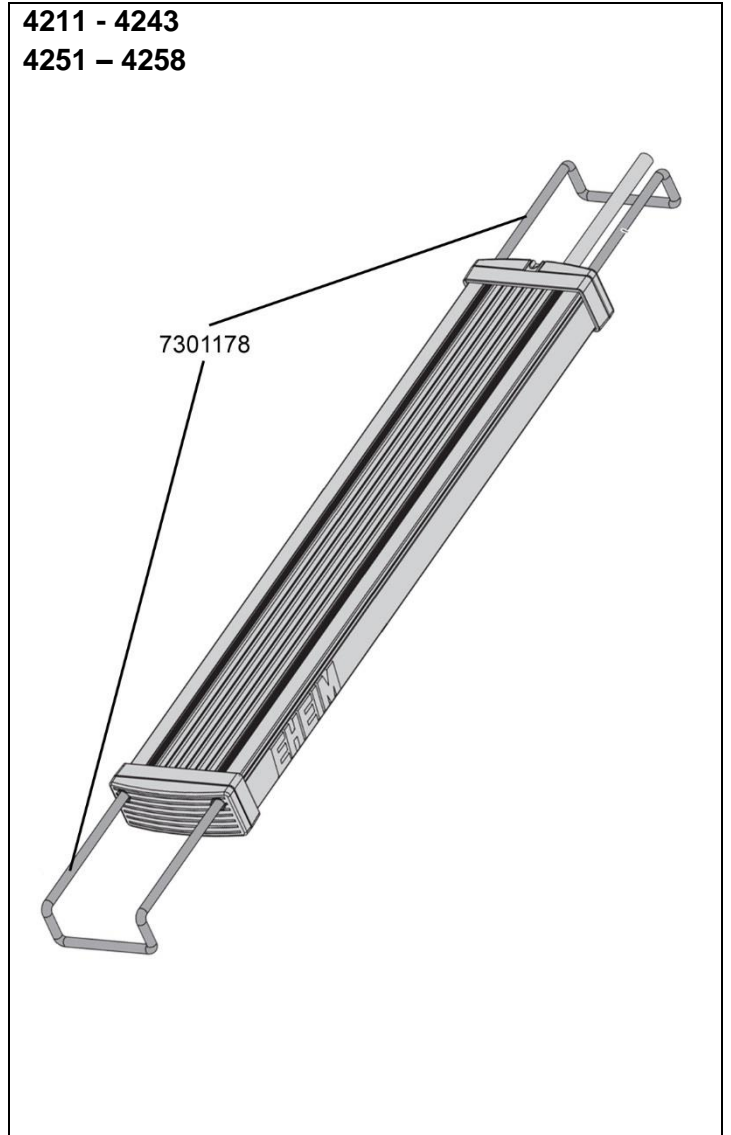

4261 – 4264 Lamp **classicLED**

4211 – 4243 Lamp **powerLED**

4251 – 4258 Lamp **powerLED+**

Spare parts. Subject to change without prior notice.

4261 - 4264

4211 - 4243

4251 – 4258

Order no.	Spare part	4261 - 4264
7239678	Holder (2 pieces) for EHEIM classicLED	

Order no.	Spare part	4211 - 4258
7301178	Stainless steel wire bow (2 pieces) for EHEIM powerLED and EHEIM powerLED+	