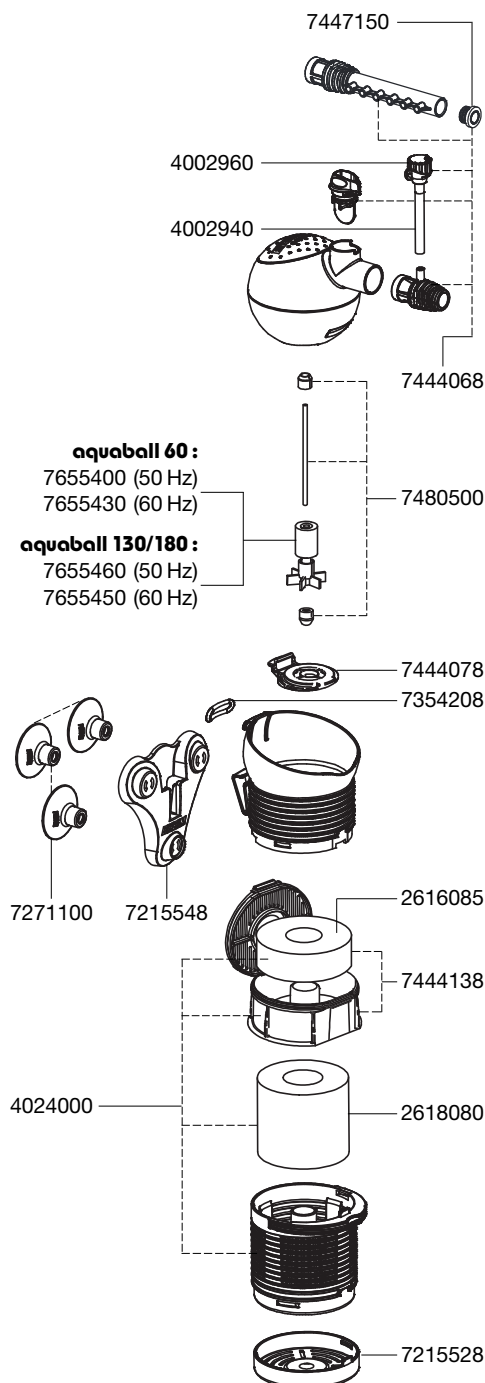

2401 Internal filter – aquaball 60
2402 Internal filter – aquaball 130
2403 Internal filter – aquaball 180

Spare parts. Subject to change without prior notice.

aquaball 60, 130, 180

Order no.	Spare part
2616085	Filter pad for media box (2 pieces)
2618080	Filter cartridge (2 pieces)
4002940	Hose ø 4/6 mm
4002960	Air regulator
4024000	Up-grade-kit 2401 to 2402: Filter basket with filter cartridge and media box with filter pad
7215528	Filter bottom
7215548	Holder
7271100	Suction cups (4 pieces)
7354208	Tensioning ring (3 pieces)
7444068	Power regulator with diffuser and jet pipe
7444078	Pump cover with bushing
7444138	Media box with filter pad
7447150	Pipe plug
7480500	Shaft with bushings
7655400	Impeller (50 Hz) for 2401
7655430	Impeller (60 Hz) for 2401
7655460	Impeller (50 Hz) for 2402 and 2403
7655450	Impeller (60 Hz) for 2402 and 2403