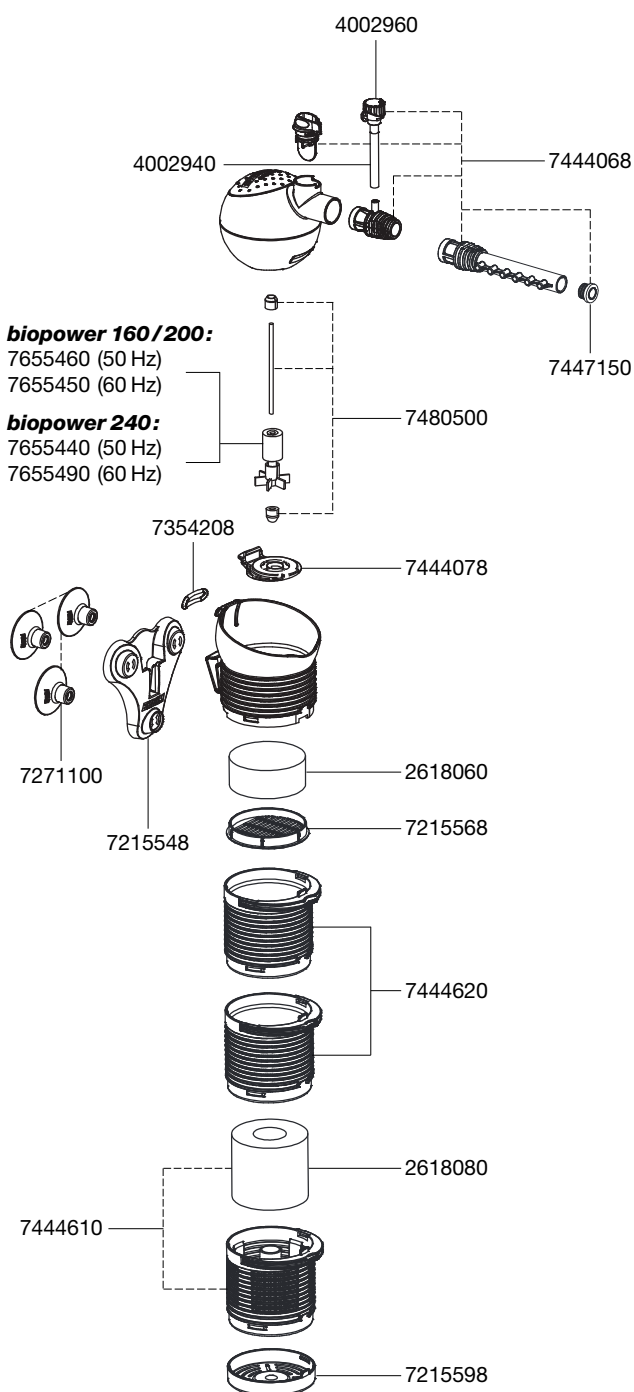

biopower 160, 200, 240