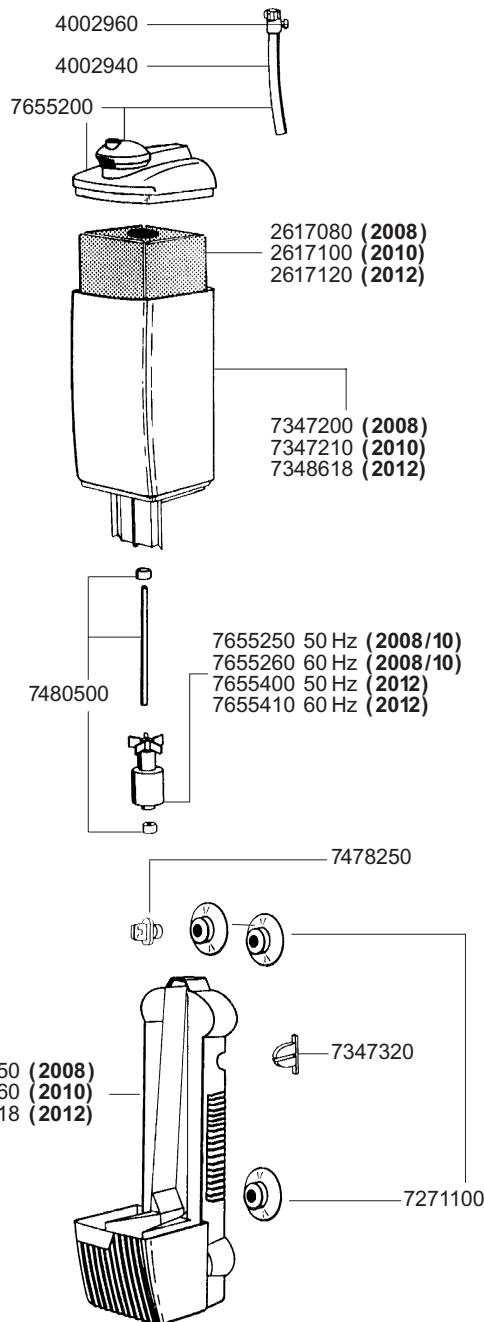

2008 Internal filter
2010 Internal filter
2012 Internal filter

EHEIM

Spare parts. Subject to change without prior notice.

2008/2010/2012

Type	230 V / 50 Hz	120 V / 60 Hz USA	240 V / 50 Hz GB	240 V / 50 Hz AUS	220 V / 60 Hz
2008	2008020	2008390	2008510	2008540	2008630
2010	2010020	2010390	2010510	2010540	2010630
2012	2012020	2012390	2012510	2012540	2012630

Order no.	Spare part
2617080	Filter cartridge (2 pieces)
2617100	Filter cartridge (2 pieces)
2617120	Filter cartridge (2 pieces)
4002940	Hose ø 4/6 mm
4002960	Air regulating clamp
7271100	Suction cup (4 pieces)
7347200	Filter body for 2008
7347210	Filter body for 2010
7347320	Locking piece (2 pieces)
7347450	Back panel without motor housing for 2008
7347460	Back panel without motor housing for 2010
7348618	Filter body for 2012
7348818	Back panel without motor housing for 2012
7478250	Attachment lug (4 pieces)
7480500	Shaft with bushings
7655200	Filter body lid complete with diffuser and regulating jet
7655250	Impeller (50 Hz) for 2008/2010
7655260	Impeller (60 Hz) for 2008/2010
7655400	Impeller (50 Hz) for 2012
7655410	Impeller (60 Hz) for 2012