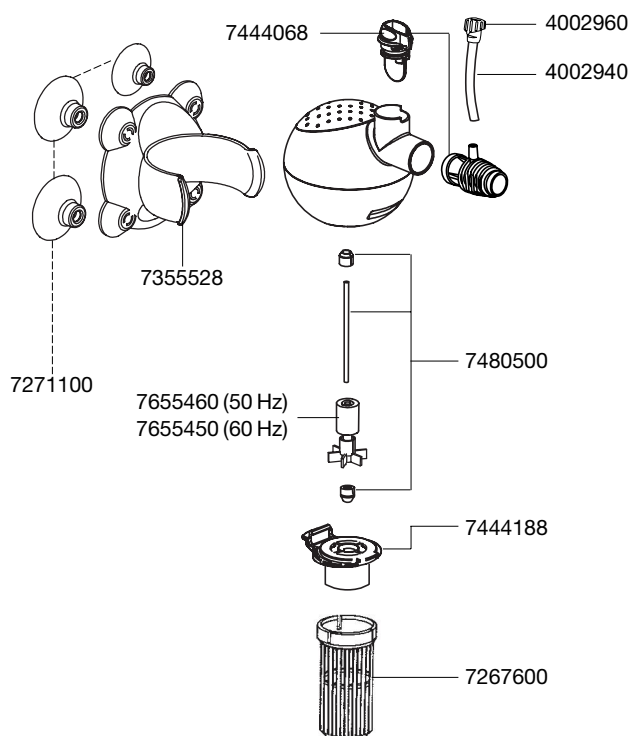

1212 Powerhead

Spare parts. Subject to change without prior notice.

1212

Type	230 V / 50 Hz	120 V / 60 Hz USA	240 V / 50 Hz GB	240 V / 50 Hz AUS	220 V / 60 Hz
1212	1212010	1212090	1212110	1212120	1212180

Order no.	Spare part
4002940	Hose \varnothing 4/6 mm
4002960	Air regulator
7267600	Inlet strainer
7271100	Suction cup (4 pieces)
7355528	Securing ring
7444068	Power regulator with diffuser
7444188	Pump cover with bushing
7480500	Shaft with bushings
7655460	Impeller (50 Hz) for 1212
7655450	Impeller (60 Hz) for 1212