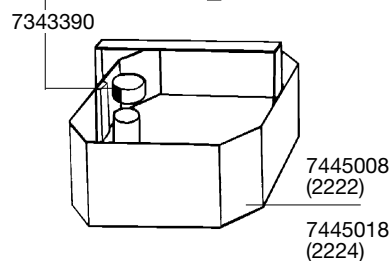

1224 Pump head
2222 External filter
2224 External filter

EHEIM
professionel

Type	230 V / 50 Hz Europe	120 V / 60 Hz USA	240 V / 50 Hz GB	240 V / 50 Hz AUS	220 V / 60 Hz
1224	1224019	1224099	1224119	1224129	1224189
2222	2222010	2222370	2222500	2222530	2222620
2224	2224010	2224370	2224500	2224530	2224620

Spare parts. Subject to change without prior notice.

2222/2224

7342518 (2222)
7342528 (2224)