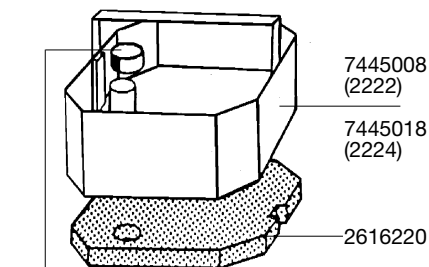

1224 Pump head
2222 External filter
2224 External filter

EHEIM
professionel

Type	230 V / 50 Hz Europe	120 V / 60 Hz USA	240 V / 50 Hz GB	240 V / 50 Hz AUS	220 V / 60 Hz
1224	1224019	1224099	1224119	1224129	1224189
2222	2222010	2222370	2222500	2222530	2222620
2224	2224010	2224370	2224500	2224530	2224620

Spare parts. Subject to change without prior notice.

2222/2224