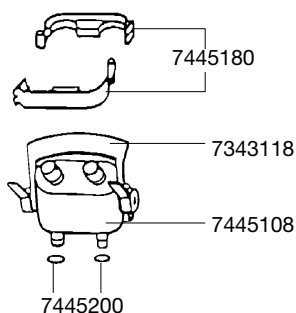

1224 Pump head
2222 External filter
2224 External filter

EHEIM
professionel

Type	230 V / 50 Hz Europe	120 V / 60 Hz USA	240 V / 50 Hz GB	240 V / 50 Hz AUS	220 V / 60 Hz
1224	1224019	1224099	1224119	1224129	1224189
2222	2222010	2222370	2222500	2222530	2222620
2224	2224010	2224370	2224500	2224530	2224620

Spare parts. Subject to change without prior notice.

2222/2224

7342518 (2222)
7342528 (2224)