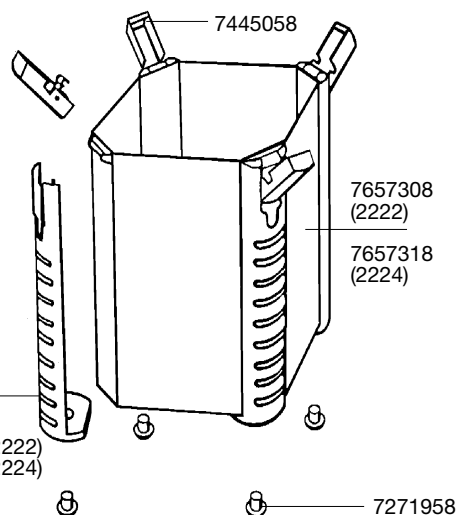

1224 Pump head
2222 External filter
2224 External filter

EHEIM
professionel

Type	230 V / 50 Hz Europe	120 V / 60 Hz USA	240 V / 50 Hz GB	240 V / 50 Hz AUS	220 V / 60 Hz
1224	1224019	1224099	1224119	1224129	1224189
2222	2222010	2222370	2222500	2222530	2222620
2224	2224010	2224370	2224500	2224530	2224620

Spare parts. Subject to change without prior notice.

2222/2224