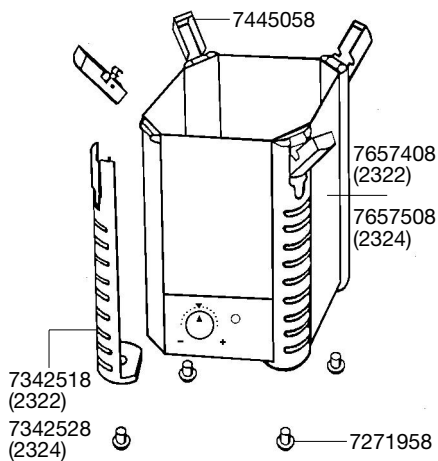

Spare parts. Subject to change without prior notice.

2322/2324

Type	230 V / 50 Hz Europe	120 V / 60 Hz USA	240 V / 50 Hz GB	240 V / 50 Hz AUS	220 V / 60 Hz
1224	1224019	1224099	1224119	1224129	1224189
2322	2322010	2322380	2322500	2222530	2222620
2324	2324010	-	2324500	2224530	2224620

Order no.	Spare part	2222 / 2224
-----------	------------	-------------

7433720	Shaft with bushings	
7445008	Filter media container for 2222 / 2322	
7445018	Filter media container for 2224 / 2324	
7445058	EZ clip	
7445108	Adapter complete	
7445180	Hose clamp	
7445190	Pump cover	
7445200	Set of sealing rings for adapter	
7447150	Set of pipe plugs	
7471800	Inlet strainer	

Order no.	Spare part	2322 / 2324
-----------	------------	-------------

7657408	Filter canister complete with side protections, rubber feet and heater (230 V / 50 Hz Euro-plug) for 2322 only for freshwater	
7657508	Filter canister complete with side protections, rubber feet and heater (230 V / 50 Hz Euro-plug) for 2324 only for freshwater	

Order no.	Spare part	2222 / 2224
-----------	------------	-------------

1224	Pump head complete for 2222/2224 and 2322/2324 (without adapter)	
2616220	Set of filter pads	
2616225	Set of fine filter pads	
4004710	Outlet pipe	
4004940	Hose, pressure and suction side	
4014100	Suction cup with clip (2 pieces)	
7271958	Rubber feet set (5 pieces)	
7272210	Intake pipe	
7286500	Outlet jet pipe	
7342378	Insert	
7342518	Side protection 2222 / 2322	
7342528	Side protection 2224 / 2324	
7343118	Locking clamp for adapter	
7343168	Sealing gasket	
7343390	Rubber seals (3 pieces)	
7343418	Cleaning plug for pump head	