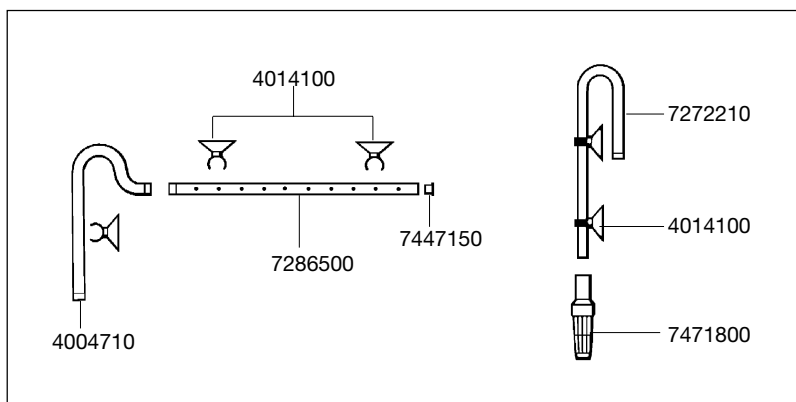

7342518 (2222)
7342528 (2224)