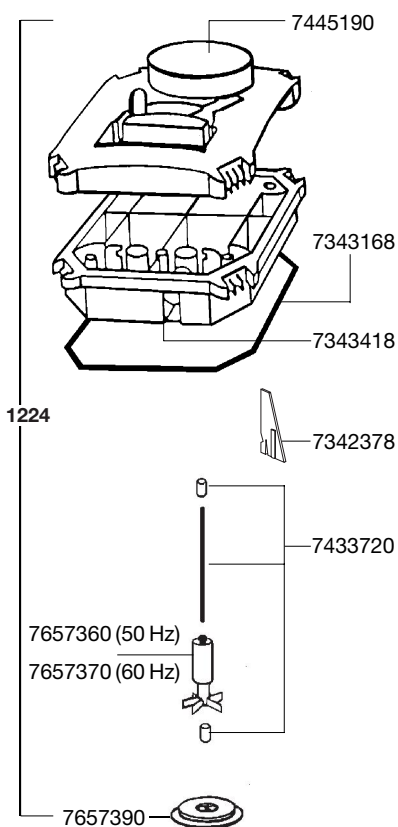

1224 Pump head
2222 External filter
2224 External filter

EHEIM
professionel

Type	230 V / 50 Hz Europe	120 V / 60 Hz USA	240 V / 50 Hz GB	240 V / 50 Hz AUS	220 V / 60 Hz
1224	1224019	1224099	1224119	1224129	1224189
2222	2222010	2222370	2222500	2222530	2222620
2224	2224010	2224370	2224500	2224530	2224620

Spare parts. Subject to change without prior notice.

2222/2224